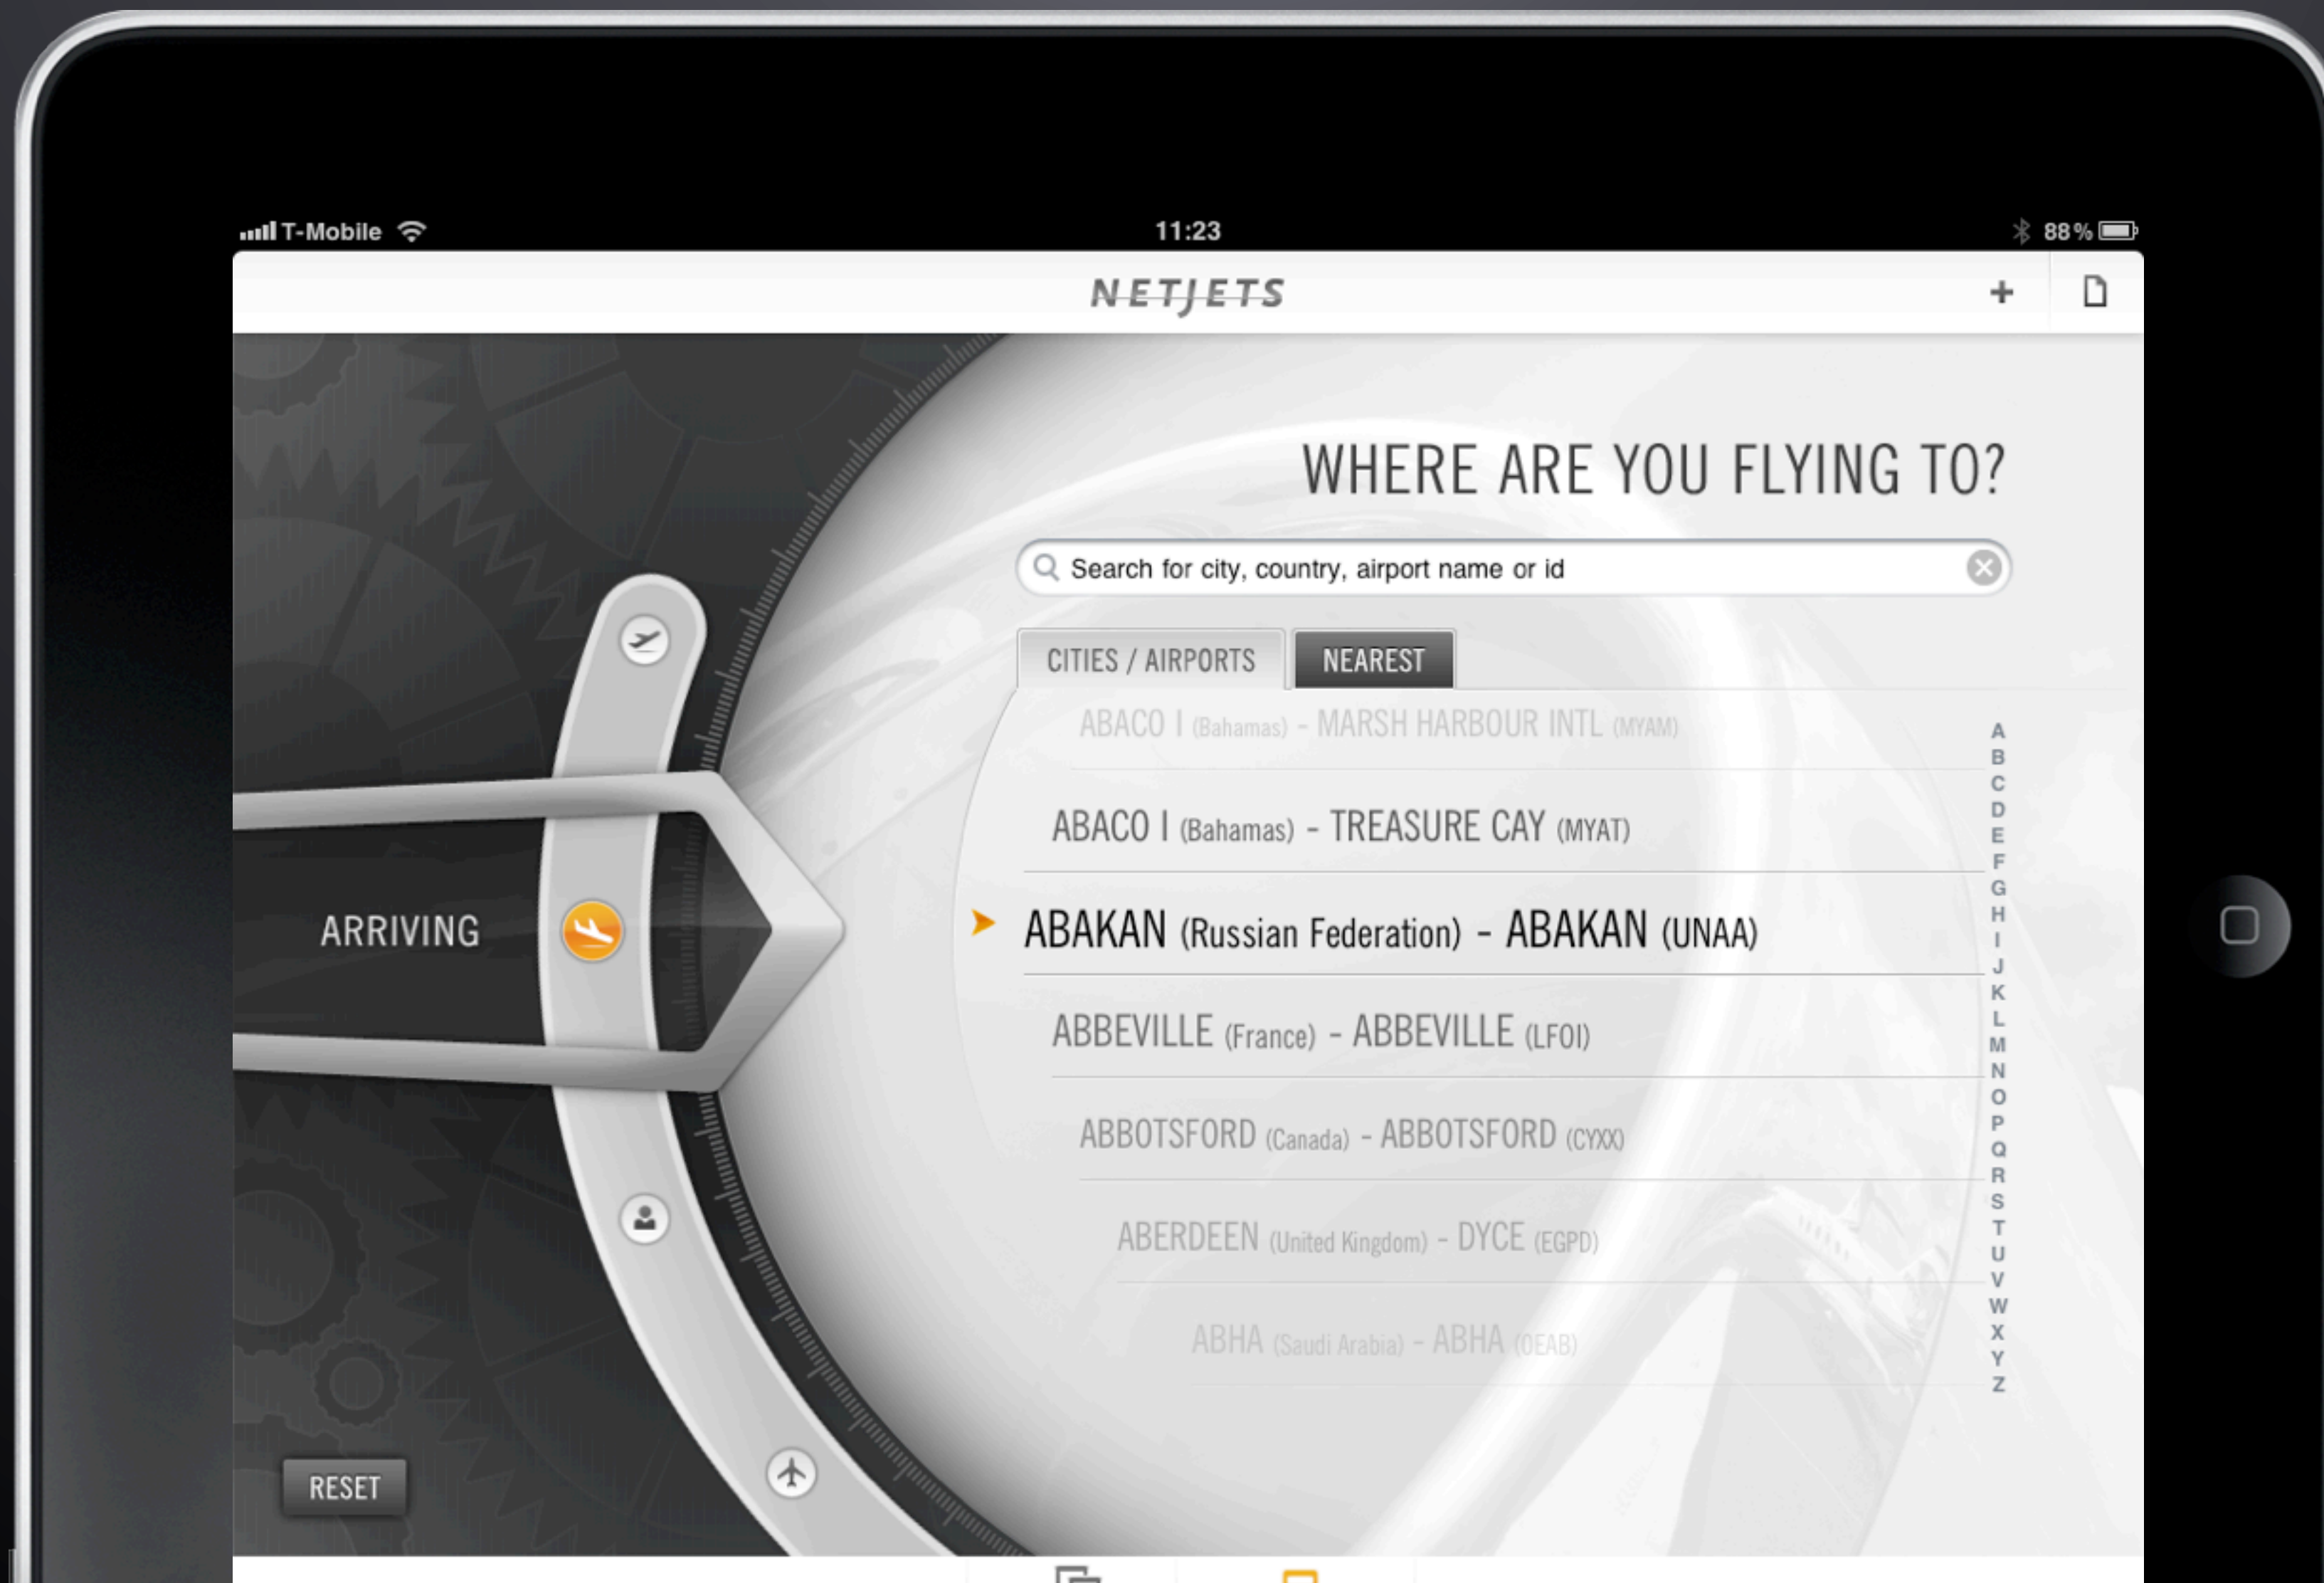

**NOW AVAILABLE
HERE**

Also Available

- FREE M-PESA REGISTRATION
- SIM REPLACEMENT
- ELECTRICITY EASY PAY
- PHONE ACCESSORIES
- PHOTOCOPY & STATIONERY

Safaricom

Three examples...

Home before the kids are in bed

Hotel Bookings (Conversion Rate %)

SMALL LUXURY HOTELS OF THE WORLD™
EXPERIENCE ANOTHER WORLD

Club login | Book a hotel | Contact | Full website

Find a hotel
Enter country, city or hotel name GO

FEATURED HOTELS DESTINATIONS EXPERIENCES