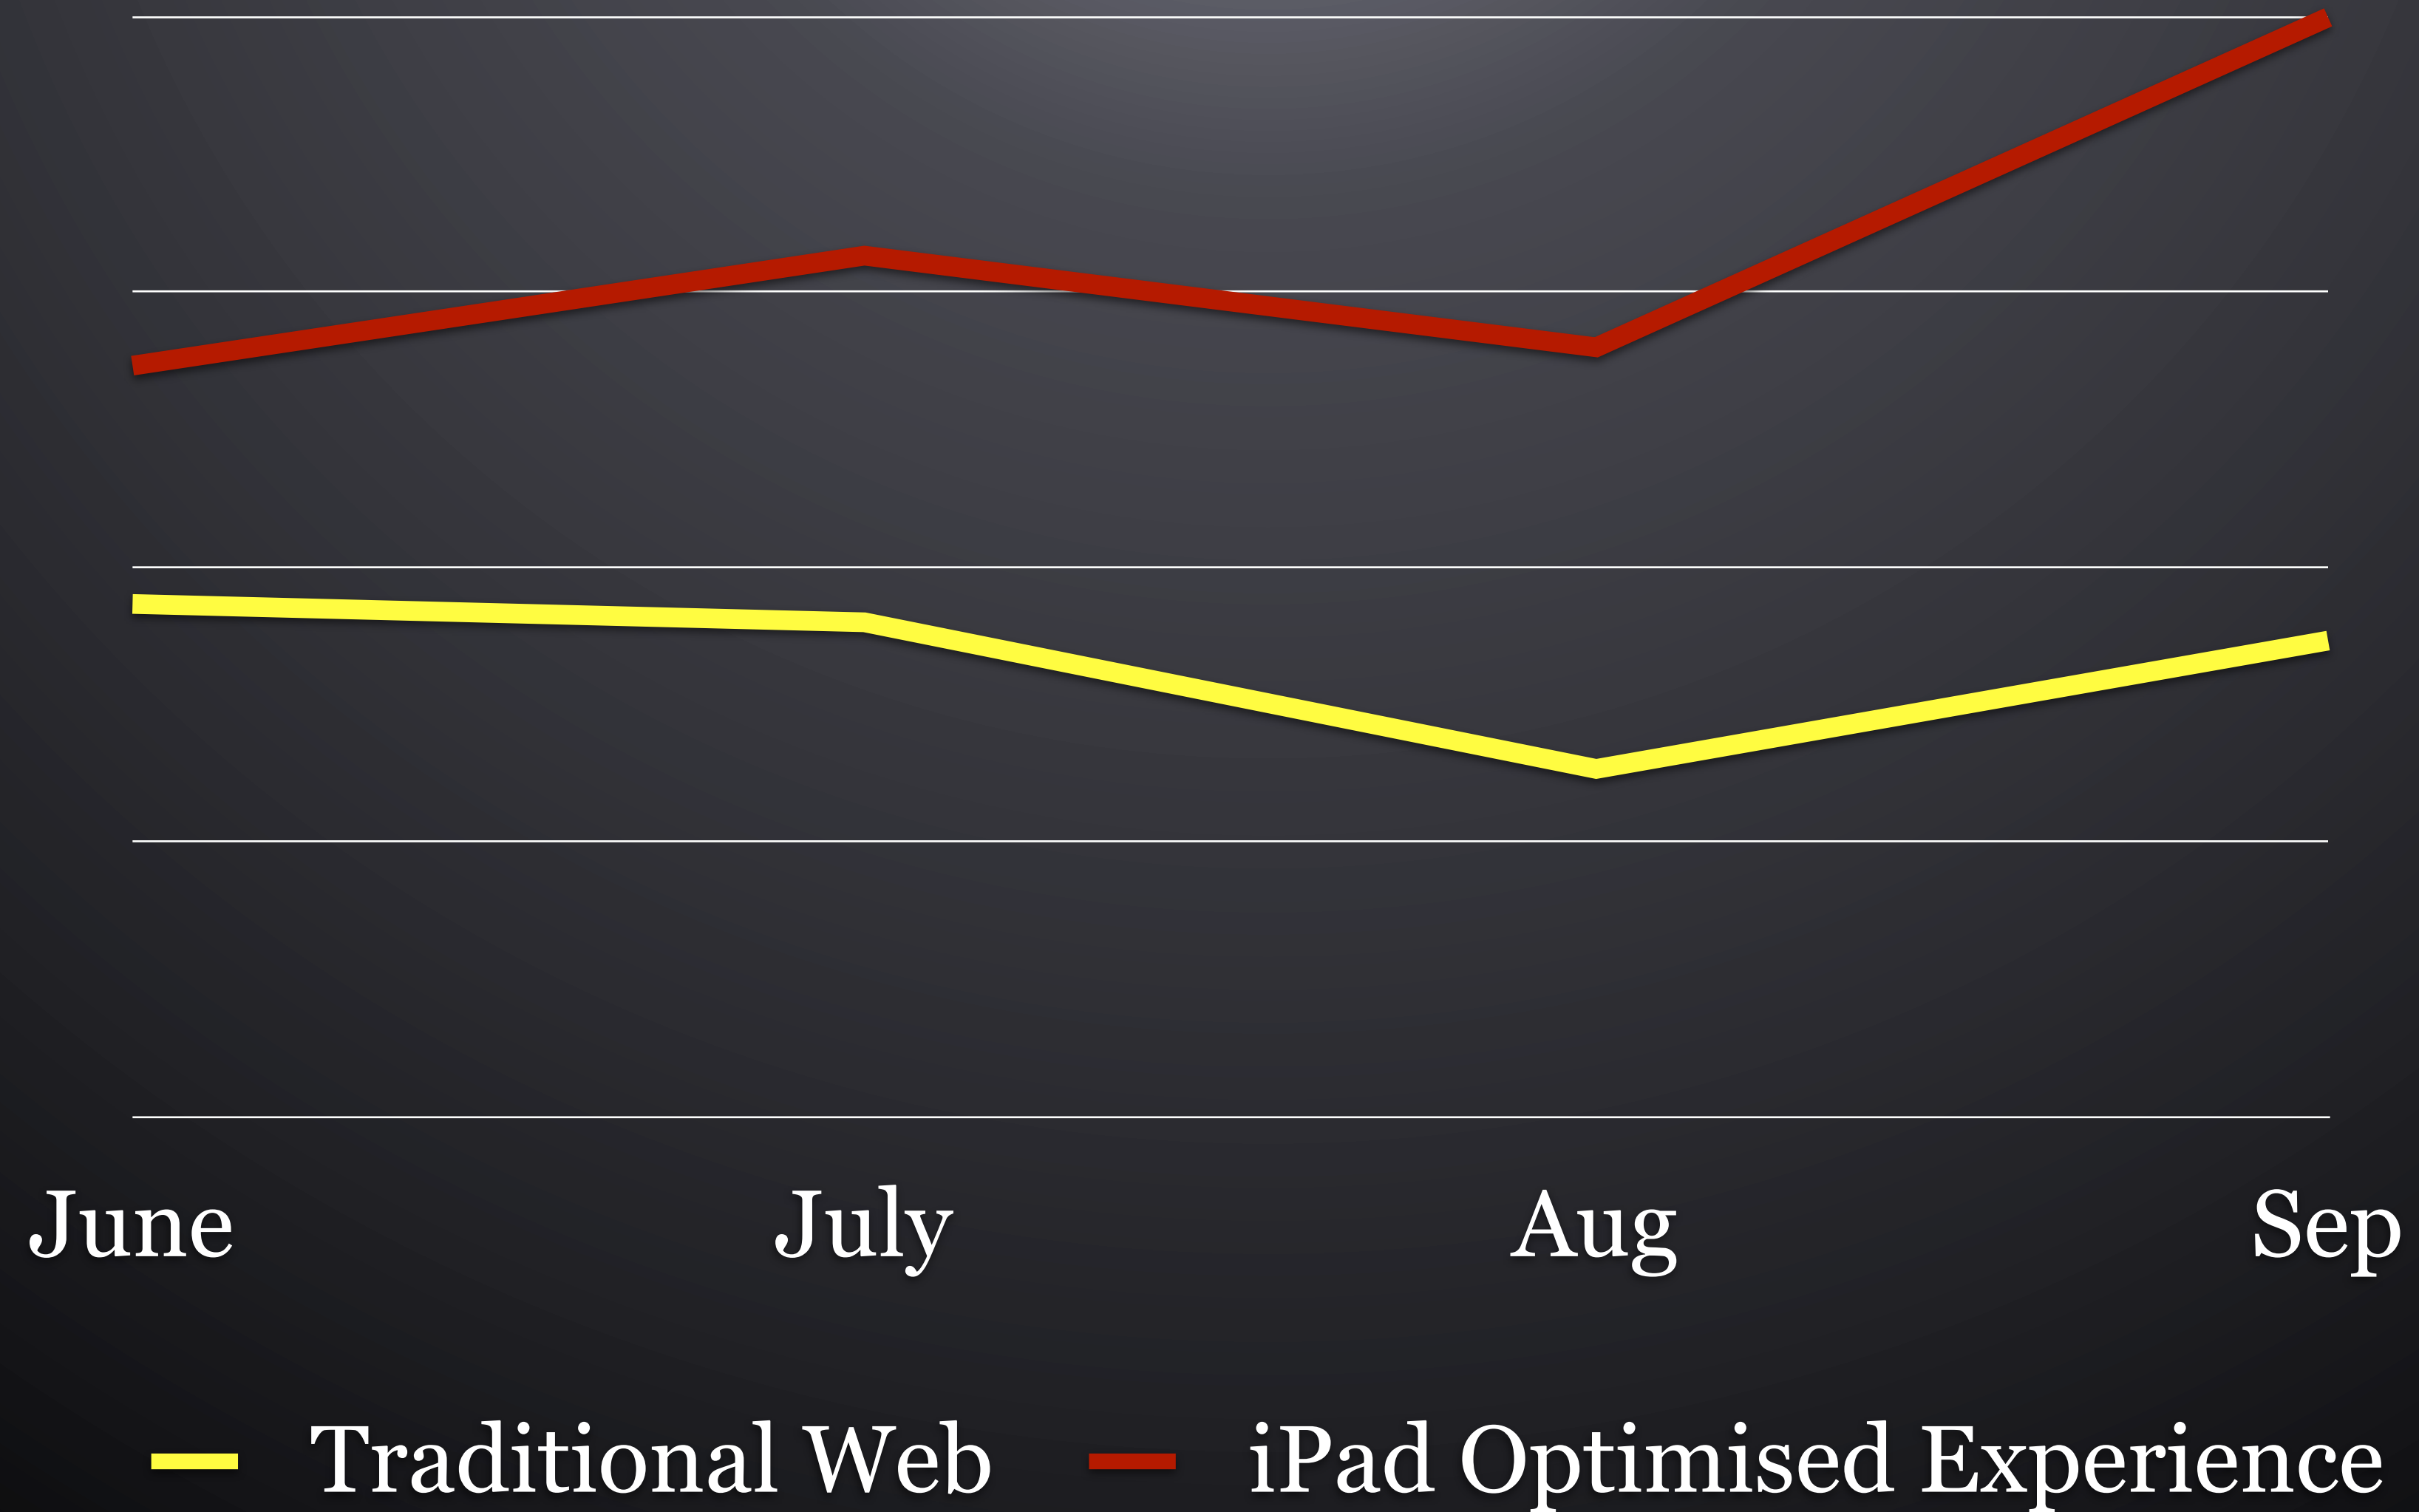

Hotel Bookings (Conversion Rate %)

SMALL LUXURY HOTELS OF THE WORLD™
EXPERIENCE ANOTHER WORLD

Club login | Book a hotel | Contact | Full website

Find a hotel
Enter country, city or hotel name GO

FEATURED HOTELS DESTINATIONS EXPERIENCES

ISLAND HIDEAWAY SPA RESORT & MARINA
DHONAKULHI, MALDIVES

Summer Offers
save up to 20%

Last-Minute Hotel Deals
under £150

Winter offers
in the Southern Hampshire

Join the club
it's FREE

Hotel Bookings (Conversion Rate %)

58% of tablet owners
use their device while
on holiday...

** CCS October 2011

Create the world's
first social media
travel guide...

In a fast changing
world the biggest
risk you can take is
not taking any risks.